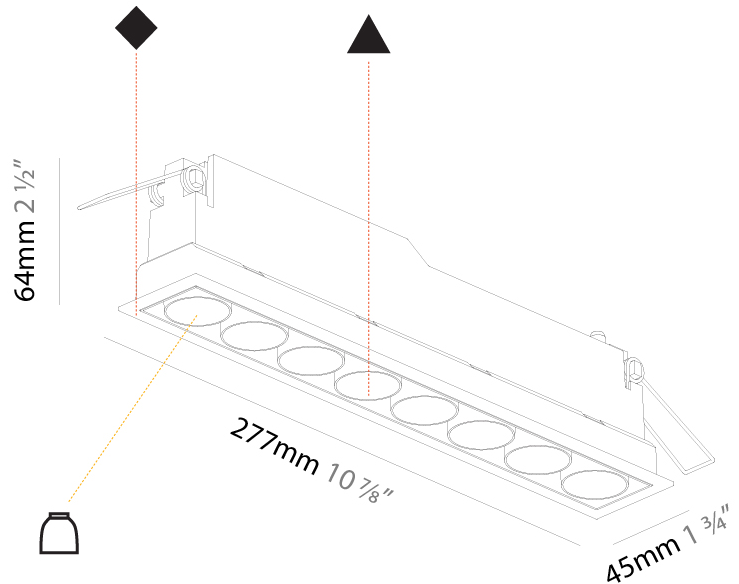

PHYSICAL

Shape: Rectangle
Length (mm): 277
Length (in): 10 ⁷/₈
Width (mm): 45
Width (in): 1 ³/₄
Height (mm): 64
Height (in): 2 ¹/₂
Ceiling Thickness (mm): 5 - 30
Ceiling Thickness (in): 3/16 - 1 3/16
Min. Recessing Depth (mm): 100
Min. Recessing Depth (in): 3 ¹⁵/₁₆
Light Distribution: Downlight
Weight (kg): 0.518
Weight (lbs): 1.15
Fixture Finish: SSR / BKV / CWI / CRY / HAB / LAG / UFT / ITA / RUA / RUR / MIC / FTG / MYG / TWT / LOD / PUS / FRO / FUP / KIA / POP / BLS / SPG / MEY / GOH / GUM / CHC / COM / ABZ / JAG / OBR / MOS / ROR
Holder Finish: WHI / BLK
Fixture Material: Aluminum Die Cast
Cut-out Measurements: 270mm / 10 5/8" x 38mm / 1 1/2"

ELECTRICAL

Lamp Type: LED (Zhaga Standard)
Input Wattage (W): 26.6
Total Output Wattage (W): 25.9
Dimming: Tri-Mode (Non-Dimming and Phase Dimming (120Vac only) and 0-10V Dimming)
Driver Included: No
Driver Location: Remote
Driver Type: Constant Current - Universal
Driver Class: Class 2
Input Voltage (V): 120 - 277
Constant Current (MA): 1050

LED

Number of LEDs: 8
Color Temperature (°K): 2700 / 3000 / 3500 / 4000
Max. Delivered Lumen (lm): 1570 / 1700 / 1725 / 1760
Nominal Lumen (lm): 1760 / 1900 / 2040 / 1980
CRI: >90 CRI
Lamp Life (hrs): 50000

OPTICAL

Reflector: 8 / 14 / 34

RATINGS AND CERTIFICATIONS

Certified By: CSA Certified to UL and CSA Standards
IP rating: IP20