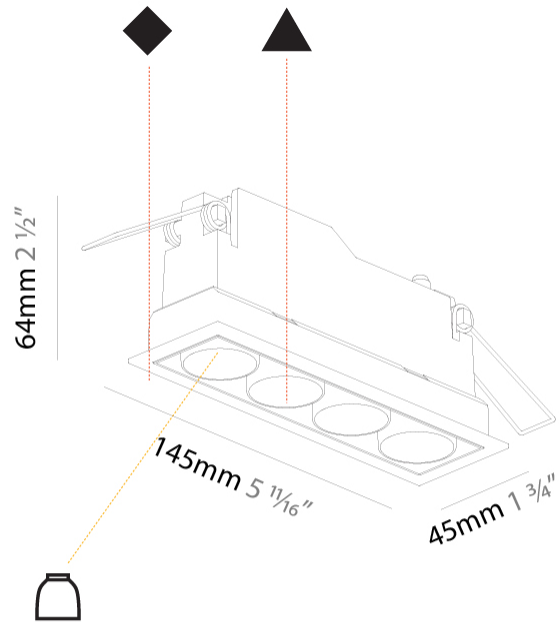

GENERAL

Series: Magiq
Subseries: Magiq 4 Cell Korona
Brand: Prolicht
Division: Architectural
Mounting Type: Recessed
Mounting Location: Ceiling
Subcategory: Downlight

PHYSICAL

Shape: Rectangle
Length (mm): 145
Length (in): 5 11/16
Width (mm): 45
Width (in): 1 3/4
Height (mm): 64
Height (in): 2 1/2
Ceiling Thickness (mm): 5 - 30
Min. Recessing Depth (mm): 100
Min. Recessing Depth (in): 3 15/16
Light Distribution: Downlight
Fixture Finish: SSR / BKV / CWI / CRY / HAB / LAG / UFT / ITA / RUA / RUR / MIC / FTG / MYG / TWT / LOD / PUS / FRO / FUP / KIA / POP / BLS / SPG / MEY / GOH / GUM / CHC / COM / ABZ / JAG / OBR / MOS / ROR
Holder Finish: WHI / BLK
Fixture Material: Aluminum Die Cast
Cut-out Measurements: 138mm / 5 7/16" x 38mm / 1 1/2"

ELECTRICAL

Lamp Type: LED (Zhaga Standard)
Input Wattage (W): 14.3
Total Output Wattage (W): 13.3
Dimming: Tri-Mode (Non-Dimming and Phase Dimming (120Vac only) and 0-10V Dimming)
Driver Included: No
Driver Location: Remote
Driver Type: Constant Current - Universal
Driver Class: Class 2
Input Voltage (V): 120 - 277
Constant Current (MA): 1050

LED

Number of LEDs: 4
Color Temperature (°K): 2700 / 3000 / 3500 / 4000
Max. Delivered Lumen (lm): Max 880
Nominal Lumen (lm): 880 / 950 / 970 / 990
CRI: >90 CRI
Lamp Life (hrs): 50000

OPTICAL

Reflector: 8 / 14 / 34

RATINGS AND CERTIFICATIONS

Certified By: CSA Certified to UL and CSA Standards
IP rating: IP20