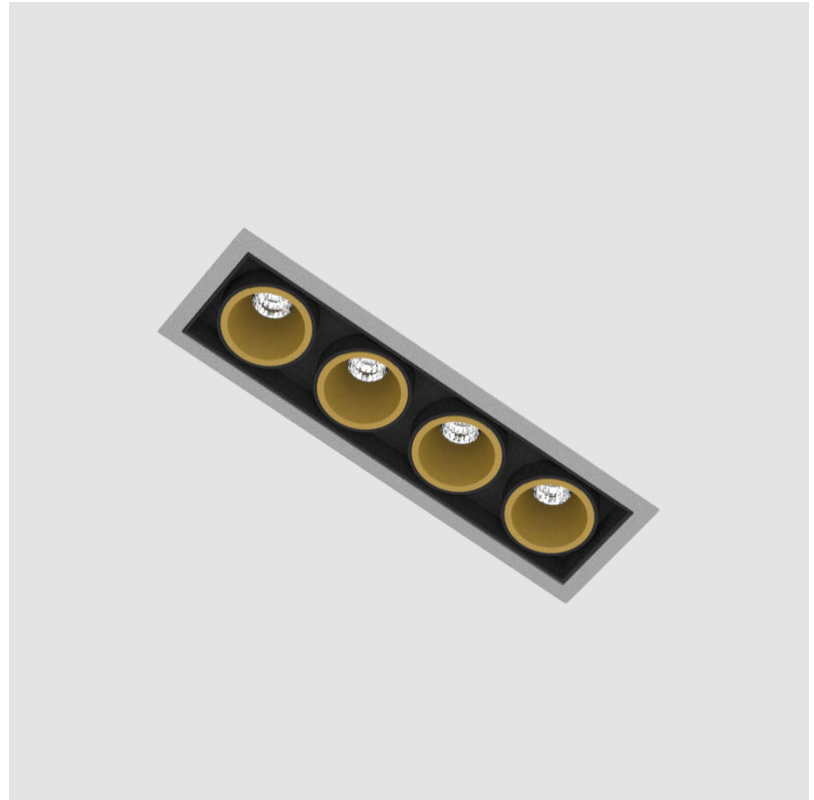

GENERAL

Series: Magiq
Subseries: Magiq 4 Cell Korona
Brand: Prolicht
Division: Architectural
Mounting Type: Recessed
Mounting Location: Ceiling
Subcategory: Downlight

PHYSICAL

Shape: Rectangle
Length (mm): 145
Length (in): 5 11/16
Width (mm): 45
Width (in): 1 3/4
Height (mm): 64
Height (in): 2 1/2
Ceiling Thickness (mm): 5 - 30
Min. Recessing Depth (mm): 100
Min. Recessing Depth (in): 3 15/16
Light Distribution: Downlight
Fixture Finish: SSR / BKV / CWI / CRY / HAB / LAG / UFT / ITA / RUA / RUR / MIC / FTG / MYG / TWT / LOD / PUS / FRO / FUP / KIA / POP / BLS / SPG / MEY / GOH / GUM / CHC / COM / ABZ / JAG / OBR / MOS / ROR
Holder Finish: WHI / BLK
Fixture Material: Aluminum Die Cast
Cut-out Measurements: 138mm / 5 7/16" x 38mm / 1 1/2"

ELECTRICAL

Lamp Type: LED (Zhaga Standard)
Input Wattage (W): 14.3
Total Output Wattage (W): 13.3
Dimming: Tri-Mode (Non-Dimming and Phase Dimming (120Vac only) and 0-10V Dimming)
Driver Included: No
Driver Location: Remote
Driver Type: Constant Current - Universal
Driver Class: Class 2
Input Voltage (V): 120 - 277
Constant Current (MA): 1050

LED

Number of LEDs: 4
Color Temperature (°K): 2700 / 3000 / 3500 / 4000
Max. Delivered Lumen (lm): Max 880
Nominal Lumen (lm): 880 / 950 / 970 / 990
CRI: >90 CRI
Lamp Life (hrs): 50000

OPTICAL

Reflector: 8 / 14 / 34

RATINGS AND CERTIFICATIONS

Certified By: CSA Certified to UL and CSA Standards
IP rating: IP20